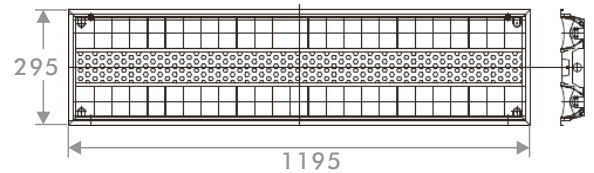

PC diffuser for LED

LED T2 FIXTURE 40W

Product specification

Luminosity: 3000 Lm (Warm White)

Rated power: 40 W

Lighting efficiency: 75Lm/W (Neutral White)

LED source: SMD5630

Driver included: Philips / Osram / Tridonic Standard driver

Installation: Recessed

CRI: >80

Unit: mm

POWER	IP	KELVINS	LUMINOSITY
40W	20	3000 K	3000 Lm
40W	20	4000 K	3100 Lm
40W	20	6000 K	3150 Lm