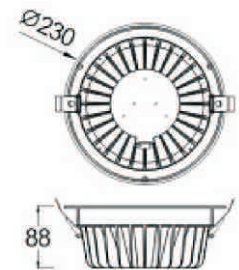

LED Downlight - 23W

Product specification

Luminosity: 1896 Lm (Neutral White)

Rated power: 23 W

Lighting efficiency: 80 Lm/W (Neutral White)

CRI: ≥80

Type of LED: Samsung SMD

Lifetime: 50,000 H

Electrical input characteristics: 100-240 VAC 50/60 Hz

Driver included: Eaglerise

Dimmable (Can change to dimmable driver)

Unit: mm

REFERENCE	KELVINS	LUMINOSITY
LUC-DL23WWSMD	3000 K	1834 Lm
LUC-DL23NWSMD	4000 K	1896 Lm
LUC-DL23CWSMD	6000 K	1986 Lm